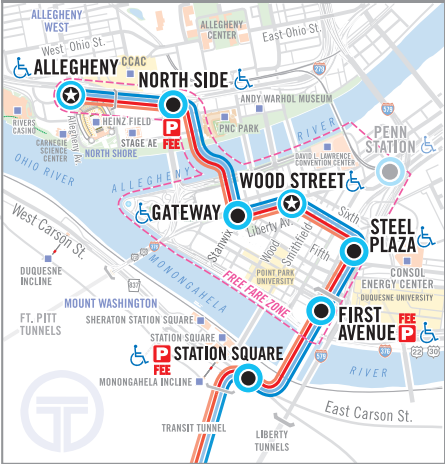

BLUE LINE Library via Overbrook

BLUE LINE South Hills Village via Overbrook

RED LINE Castle Shannon via Beechview

RED LINE South Hills Village via Beechview

LEGEND

-  BLUE LINE Service
-  RED LINE Service
-  High Platform Stations
-  Low Platform Stops
-  Timepoints
-  Wheelchair Accessible
-  Park and Ride Lots
-  Pay Lots - Park & Ride
-  ConnectCard Vending Machine

FREE FARE ZONE

RIDE FREE on the  between: Allegheny, North Side, Gateway, Wood Street, Steel Plaza and First Avenue Stations.

FARE BOUNDARY

Washington Junction

Downtown Detail

06 - 15 - 14