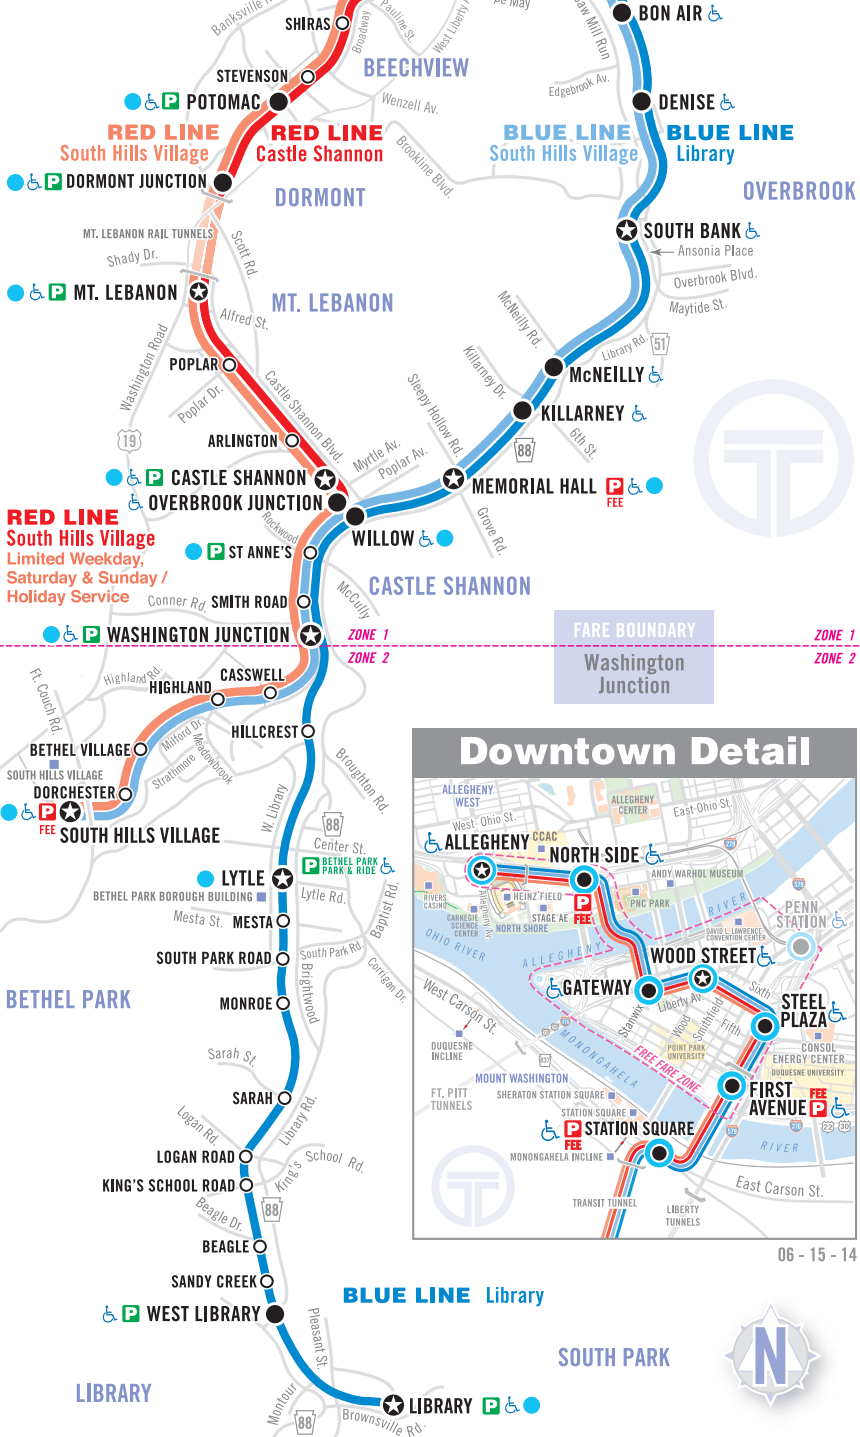

BLUE LINE Library via Overbrook

BLUE LINE South Hills Village via Overbrook

RED LINE Castle Shannon via Beechview

RED LINE South Hills Village via Beechview

LEGEND

-  BLUE LINE Service
-  RED LINE Service
-  High Platform Stations
-  Low Platform Stops
-  Timepoints
-  Wheelchair Accessible
-  Park and Ride Lots
-  Pay Lots - Park & Ride
-  ConnectCard Vending Machine

FREE FARE ZONE

RIDE FREE on the  between: Allegheny, North Side, Gateway, Wood Street, Steel Plaza and First Avenue Stations.

FARE BOUNDARY

Washington Junction

Downtown Detail

06 - 15 - 14